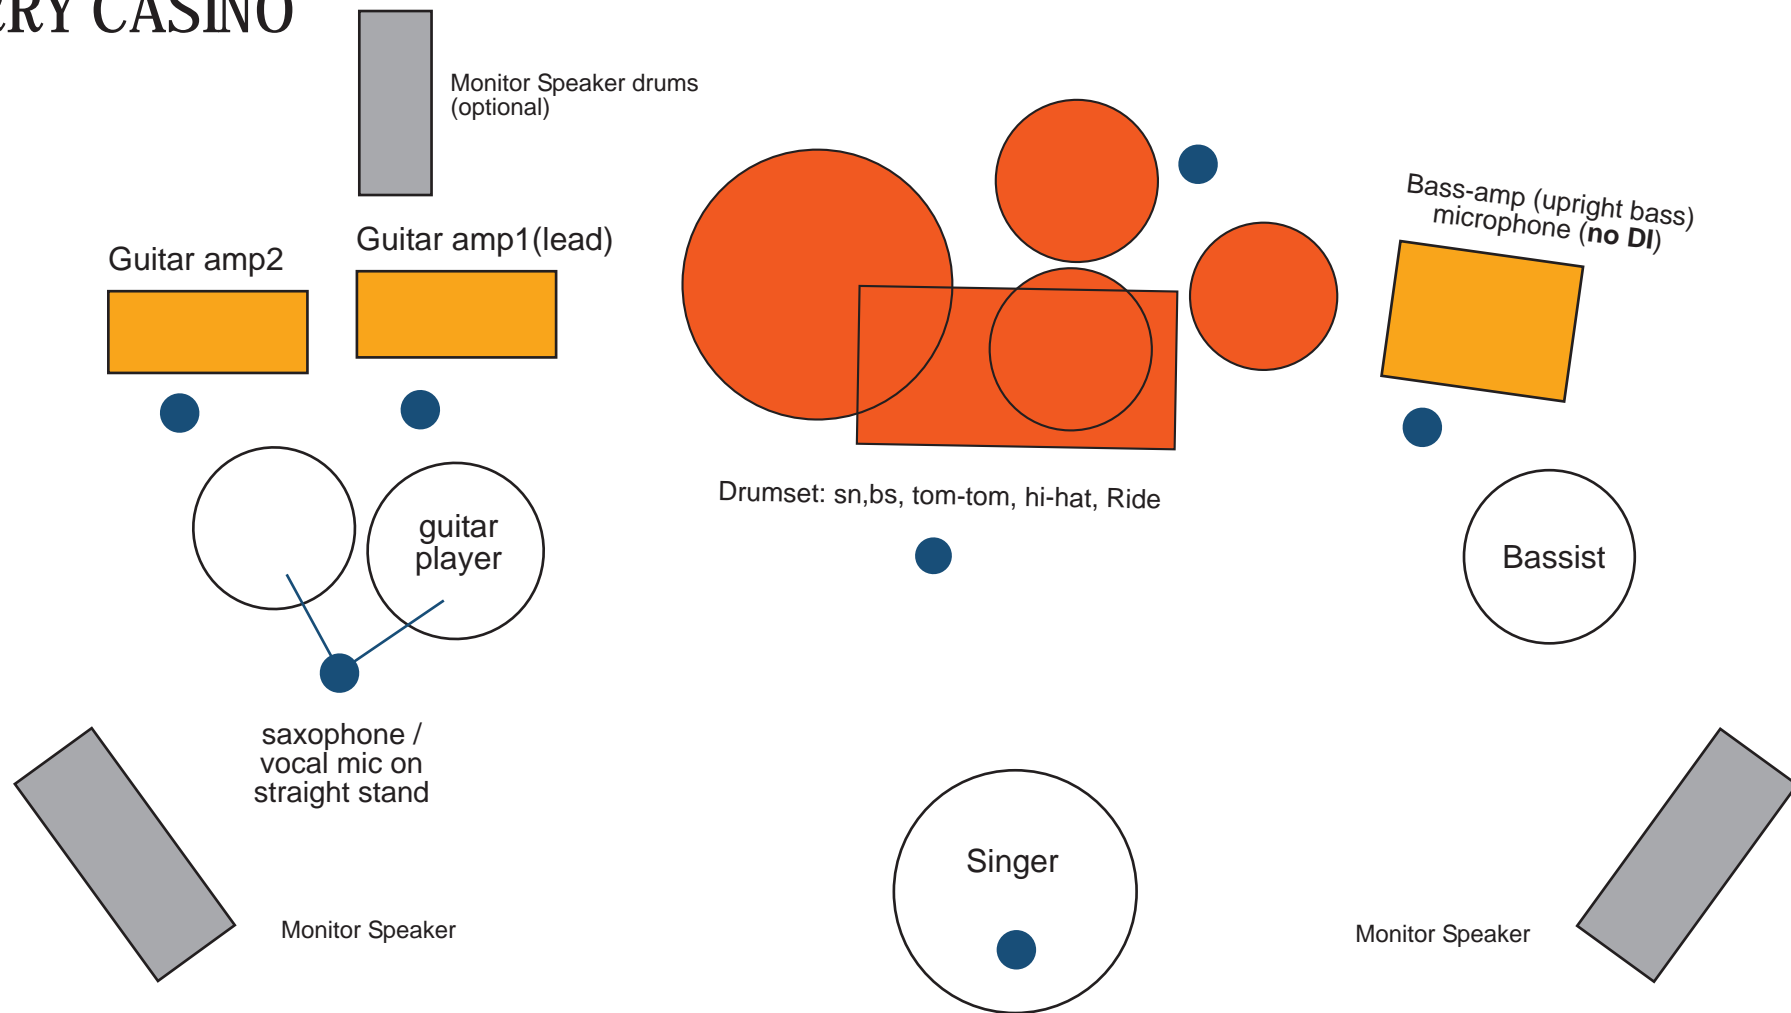

CHERRY CASINO

To be addressed in MONO, **no effects** like echo, reverb, compression, noise gates, 2 Monitor Speakers (2 front, no center).

Drums to be picked up with two (2) **dynamic mics** as overhead behind, and ambient microphone in front of the drumset
NO CLIP MICs on skins and rims! bass drum is **NOT** to be picked up directly!

Upright Bass to be picked up with microphone from amp. **NO DI or DIRECT OUT!**
Guitar amp and saxophone player is to be picked up using microphones situated by blue dot.

Questions? Please e-mail or call axelblob@freenet.de Telephone +49.157.84740440